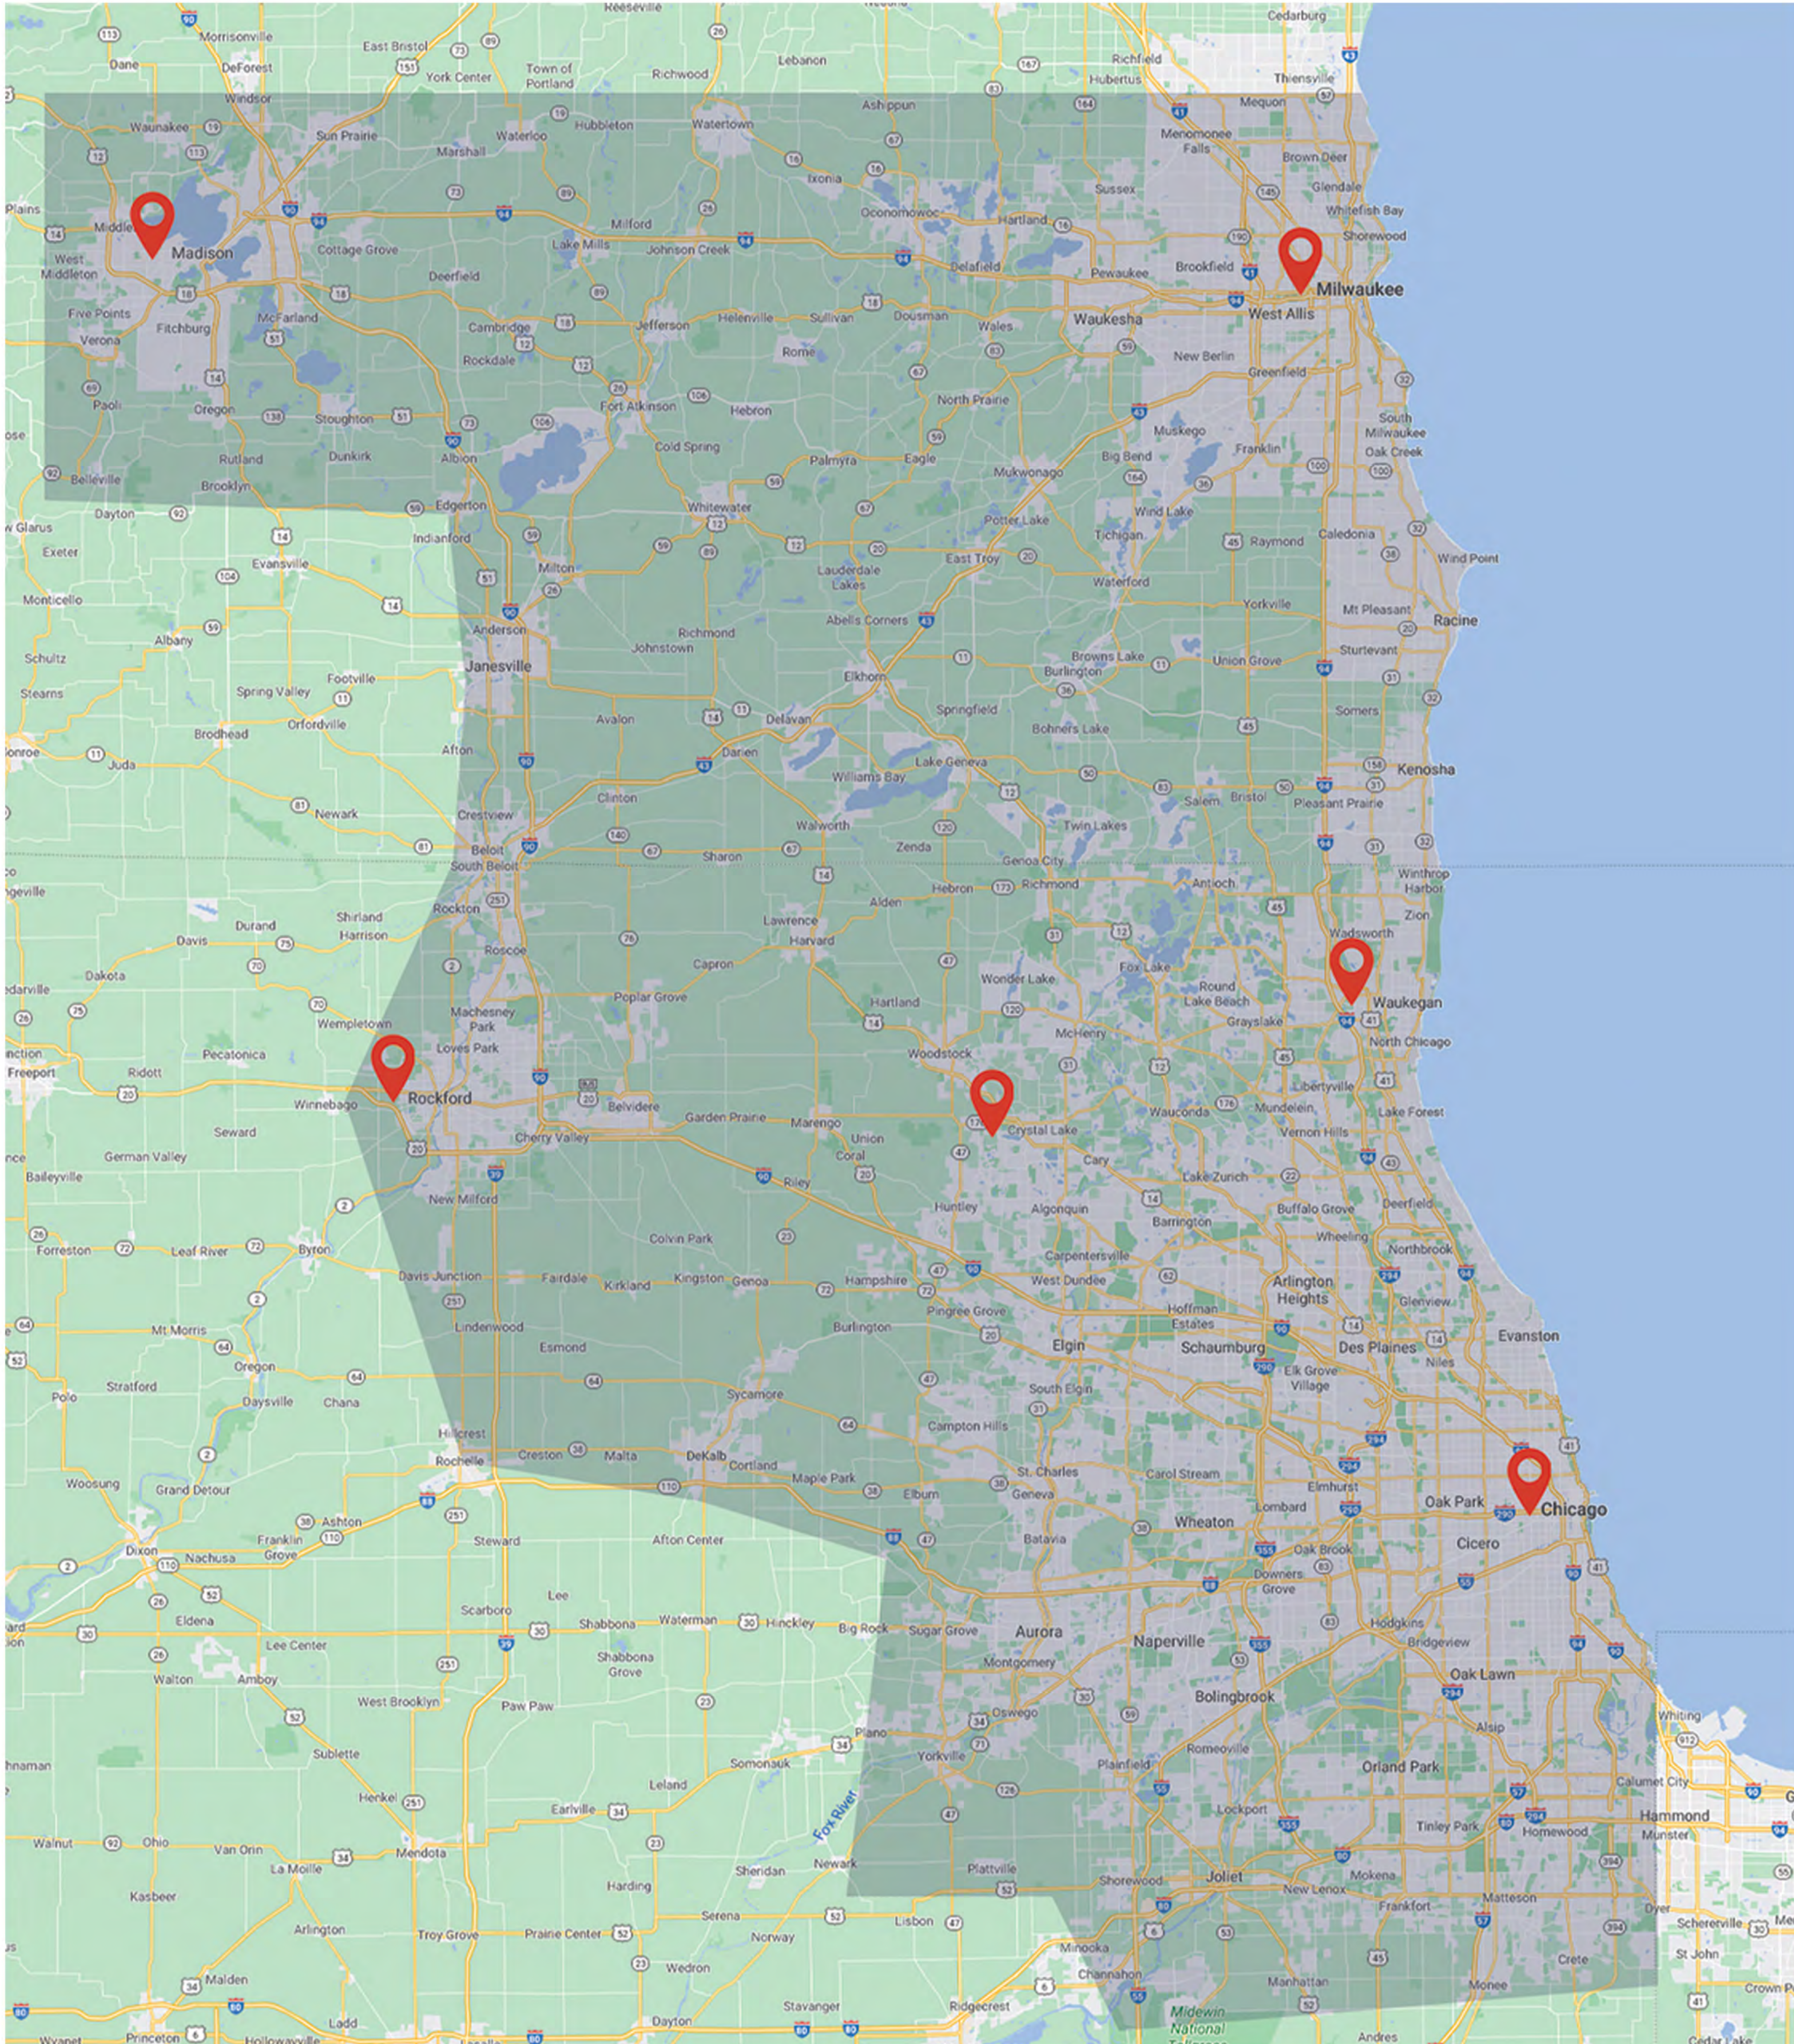

## Midwest Distribution

The right choice for all your domestic shipments. Through our company fleet and 3PL services, we deliver a superior freight shipping experience throughout North America.

**Services include: LTL and TL, Expedited, Transload, and Flatbed**